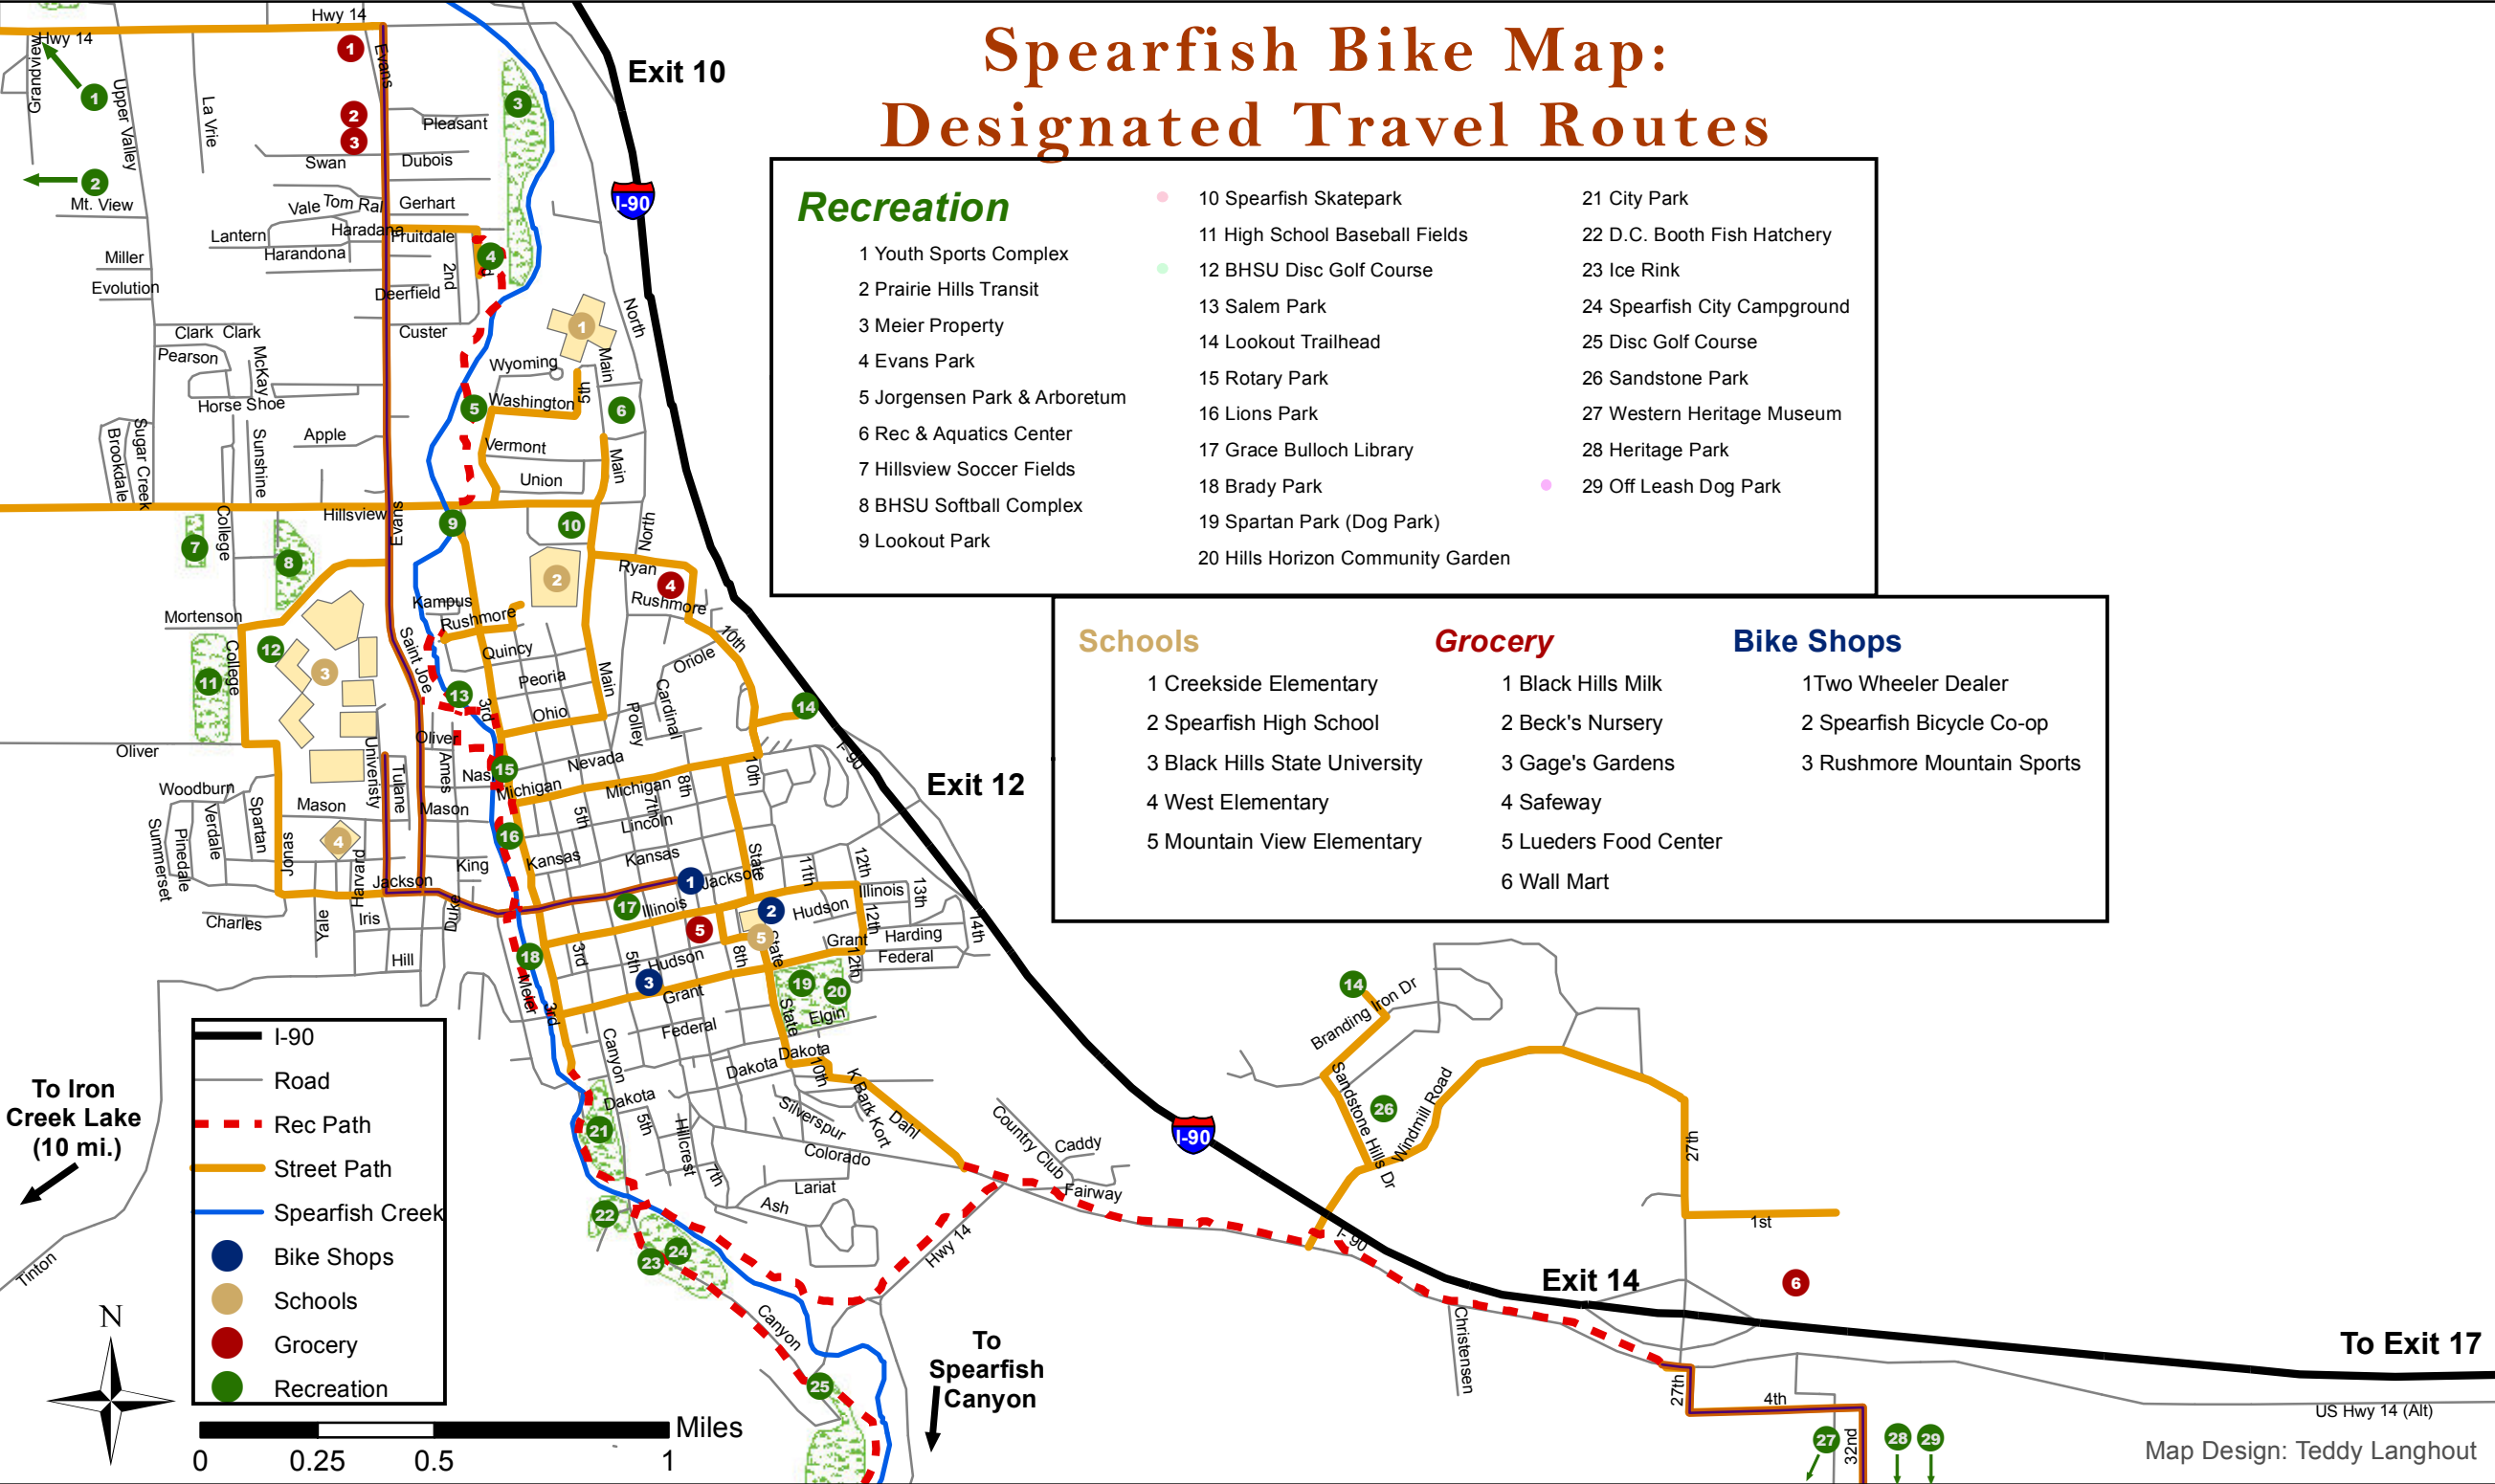

Spearfish Bike Map: Designated Travel Routes

- Recreation**
- 1 Youth Sports Complex
 - 2 Prairie Hills Transit
 - 3 Meier Property
 - 4 Evans Park
 - 5 Jorgensen Park & Arboretum
 - 6 Rec & Aquatics Center
 - 7 Hillsview Soccer Fields
 - 8 BHSU Softball Complex
 - 9 Lookout Park
 - 10 Spearfish Skatepark
 - 11 High School Baseball Fields
 - 12 BHSU Disc Golf Course
 - 13 Salem Park
 - 14 Lookout Trailhead
 - 15 Rotary Park
 - 16 Lions Park
 - 17 Grace Bulloch Library
 - 18 Brady Park
 - 19 Spartan Park (Dog Park)
 - 20 Hills Horizon Community Garden
 - 21 City Park
 - 22 D.C. Booth Fish Hatchery
 - 23 Ice Rink
 - 24 Spearfish City Campground
 - 25 Disc Golf Course
 - 26 Sandstone Park
 - 27 Western Heritage Museum
 - 28 Heritage Park
 - 29 Off Leash Dog Park

- | | | |
|--------------------------------|-----------------------|----------------------------|
| Schools | Grocery | Bike Shops |
| 1 Creekside Elementary | 1 Black Hills Milk | 1 Two Wheeler Dealer |
| 2 Spearfish High School | 2 Beck's Nursery | 2 Spearfish Bicycle Co-op |
| 3 Black Hills State University | 3 Gage's Gardens | 3 Rushmore Mountain Sports |
| 4 West Elementary | 4 Safeway | |
| 5 Mountain View Elementary | 5 Lueders Food Center | |
| | 6 Wall Mart | |

To Iron
Creek Lake
(10 mi.)

To Spearfish
Canyon

To Exit 17

US Hwy 14 (Alt)

Map Design: Teddy Langhout