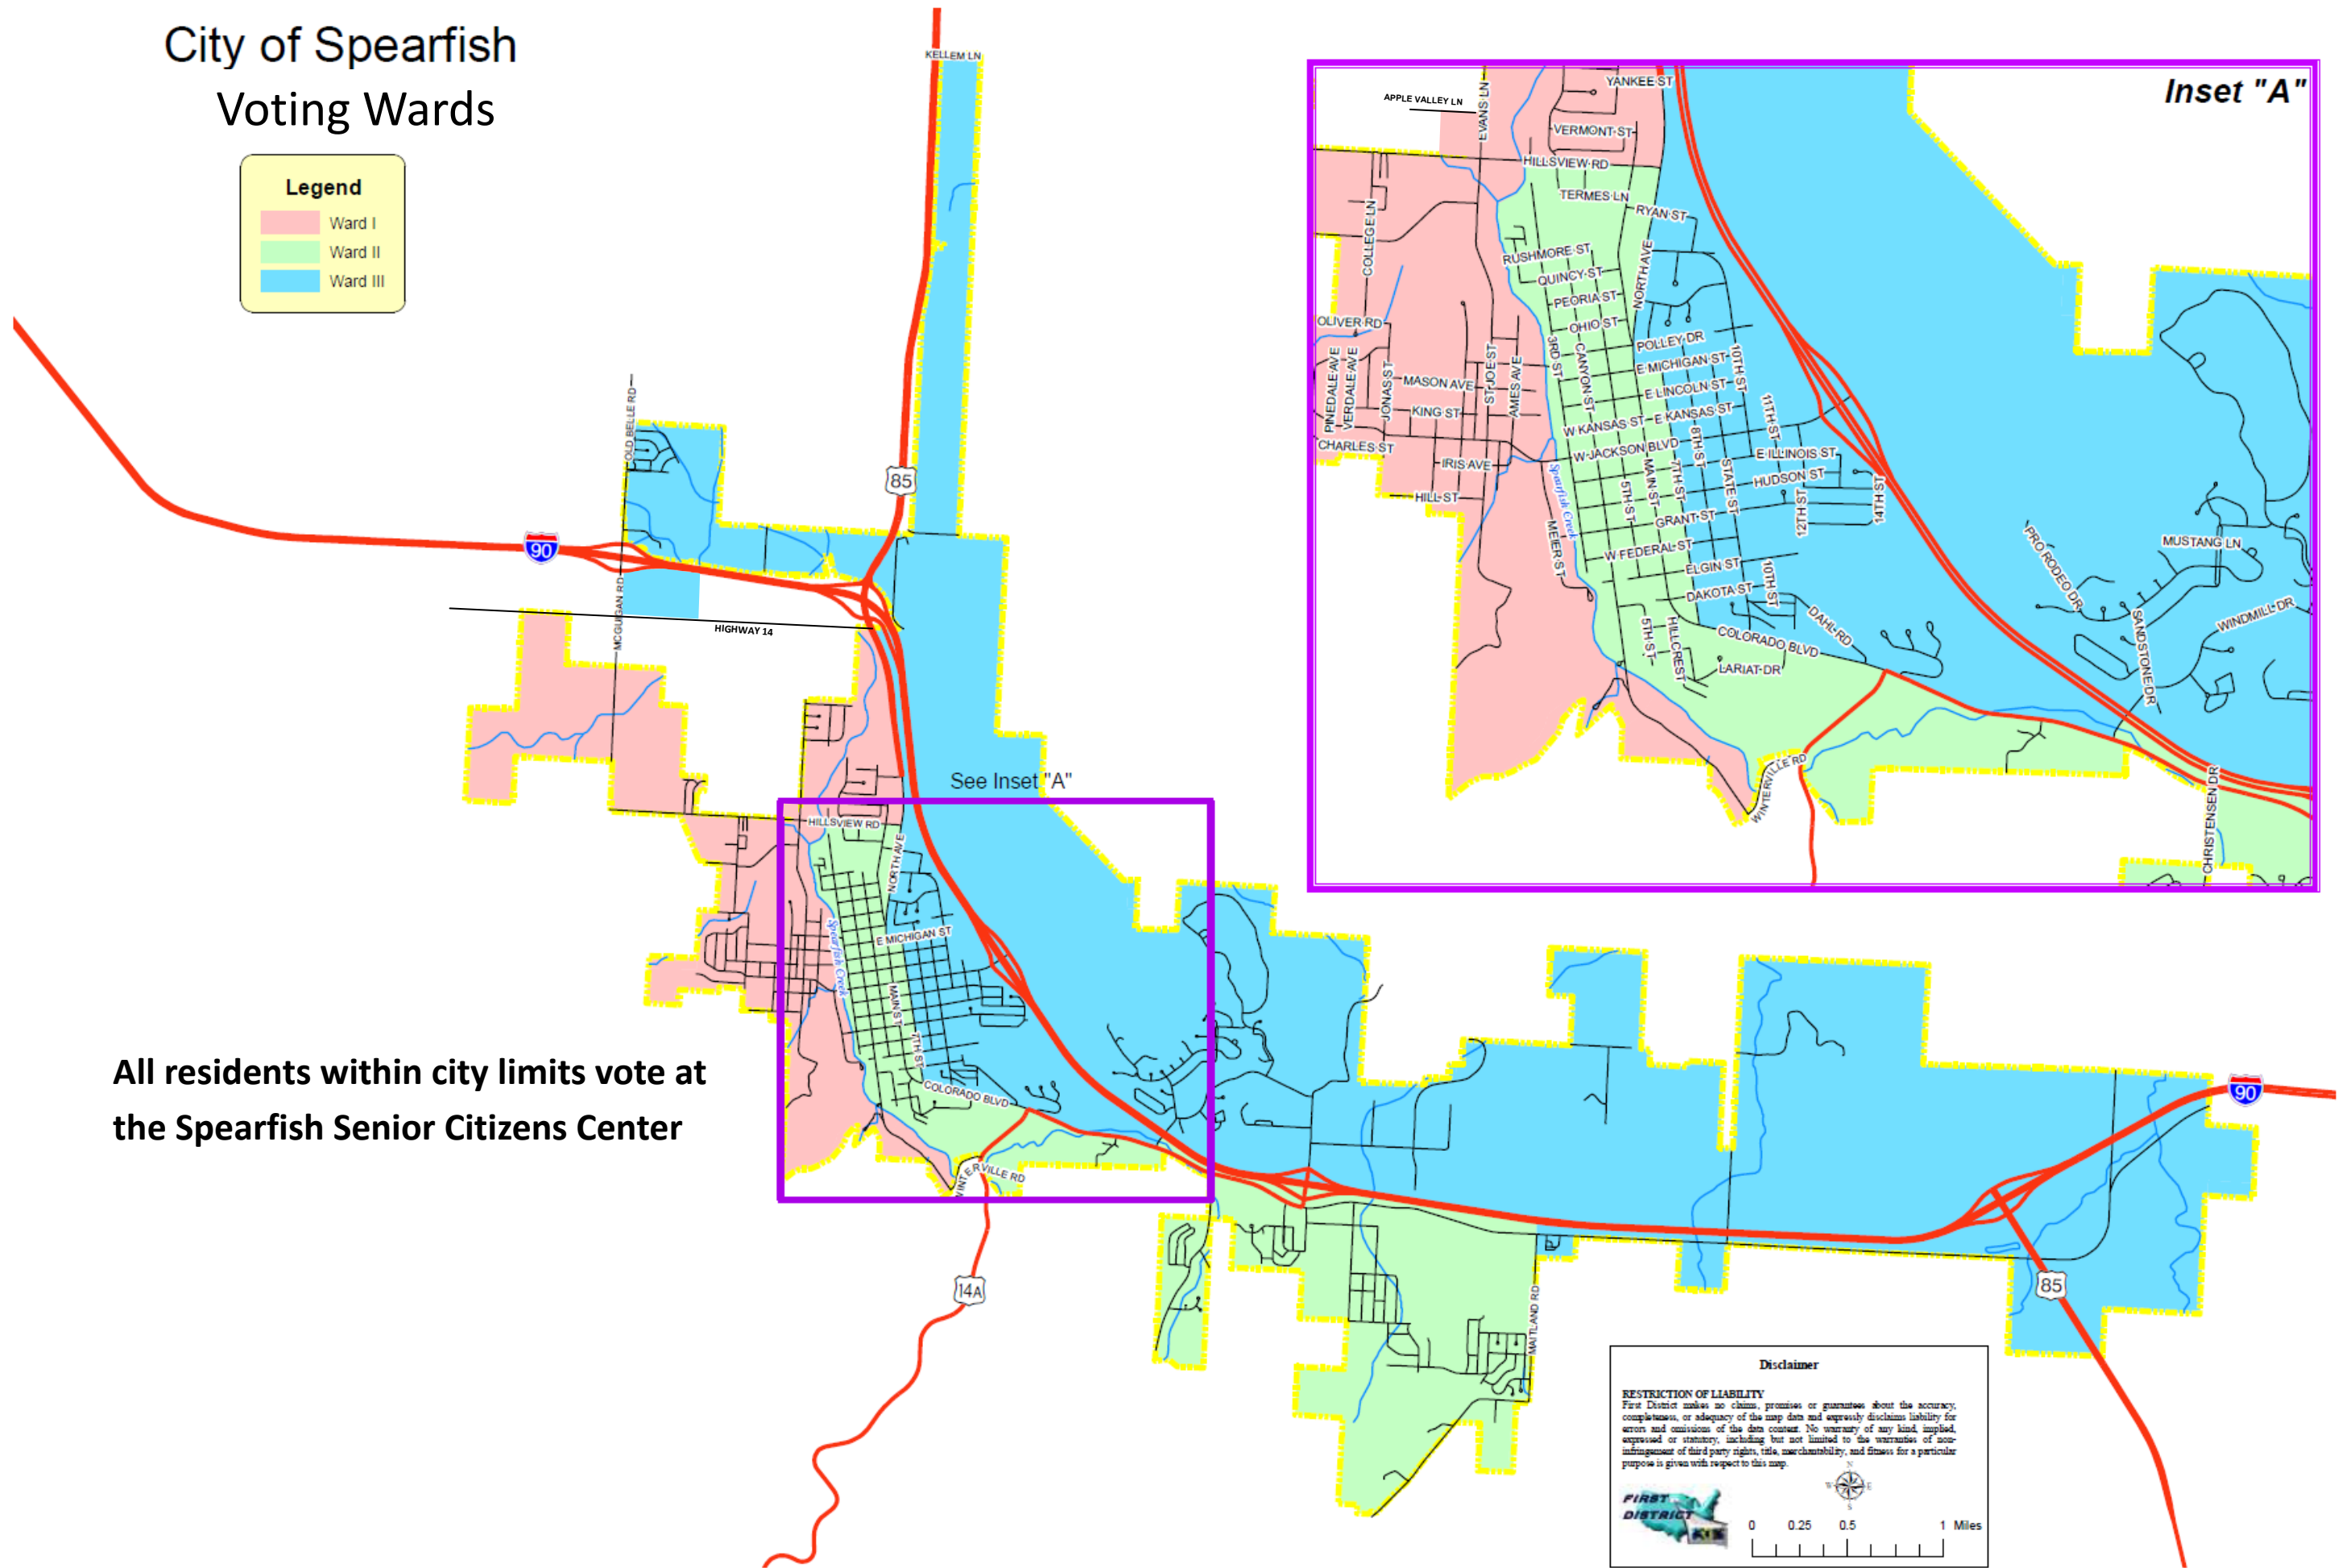

City of Spearfish Voting Wards

All residents within city limits vote at the Spearfish Senior Citizens Center

Disclaimer

RESTRICTION OF LIABILITY
 First District makes no claims, promises or guarantees about the accuracy, completeness, or adequacy of the map data and expressly disclaims liability for errors and omissions of the data content. No warranty of any kind, implied, expressed or statutory, including but not limited to the warranties of non-infringement of third party rights, title, merchantability, and fitness for a particular purpose is given with respect to this map.